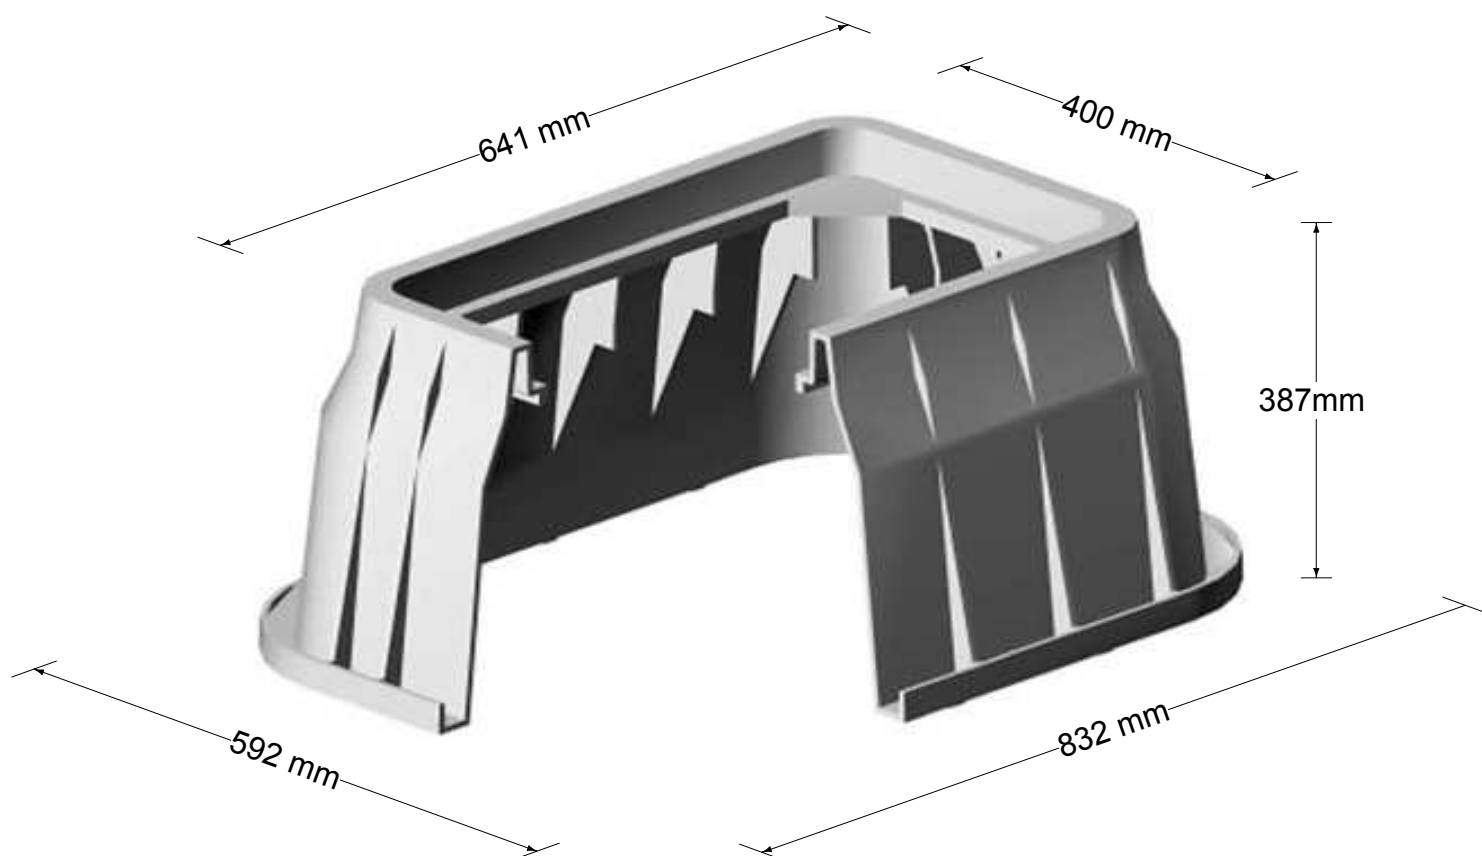

Schacht Carson Brooks CB/ 1324-15

Deckel

Ref: CB/ 1324-LID

RMG

Zubehör CB/ 1324-15

Drainage-Gitter
Ref: CB/ 1324-DG

RMG