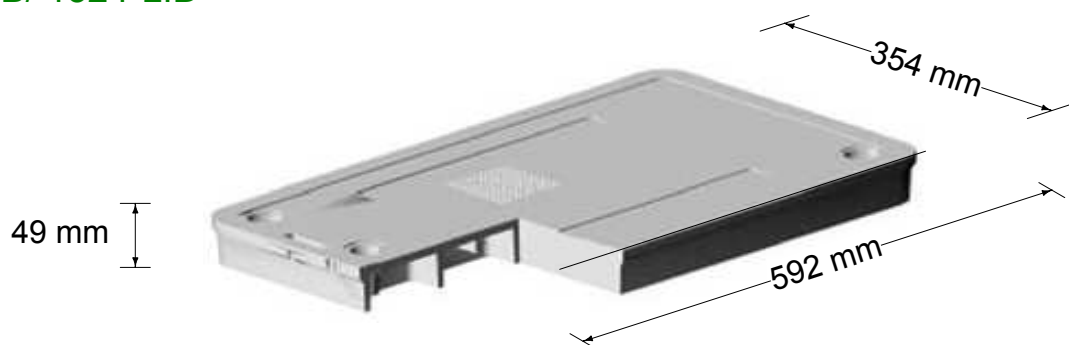

Schacht Carson Brooks CB/ 1324-15

Deckel

Ref: CB/ 1324-LID

RMG

Zubehör CB/ 1324-15

Drainage-Gitter
Ref: CB/ 1324-DG

RMG