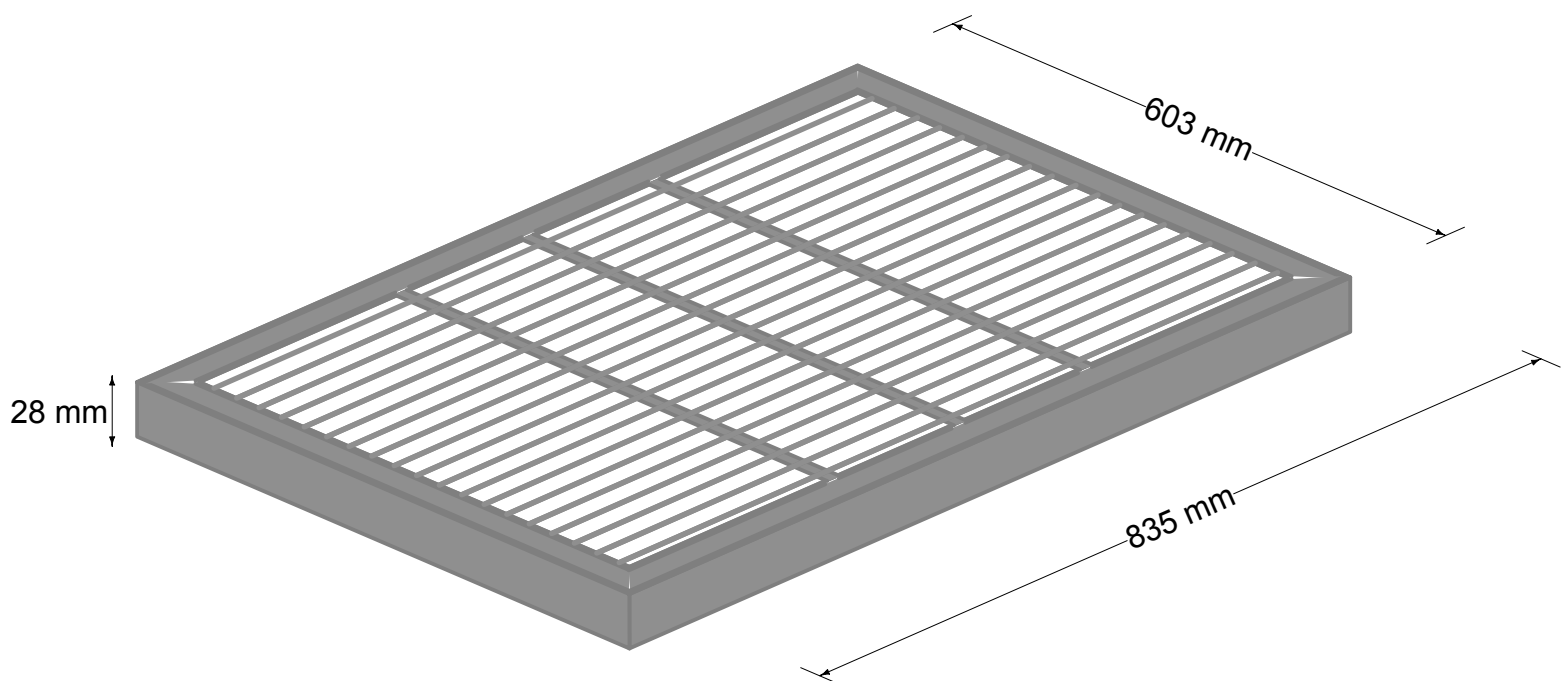

Schacht Carson Brooks CB/ 1324-15

Deckel

Ref: CB/ 1324-LID

RMG

Zubehör CB/ 1324-15

Drainage-Gitter
Ref: CB/ 1324-DG

RMG