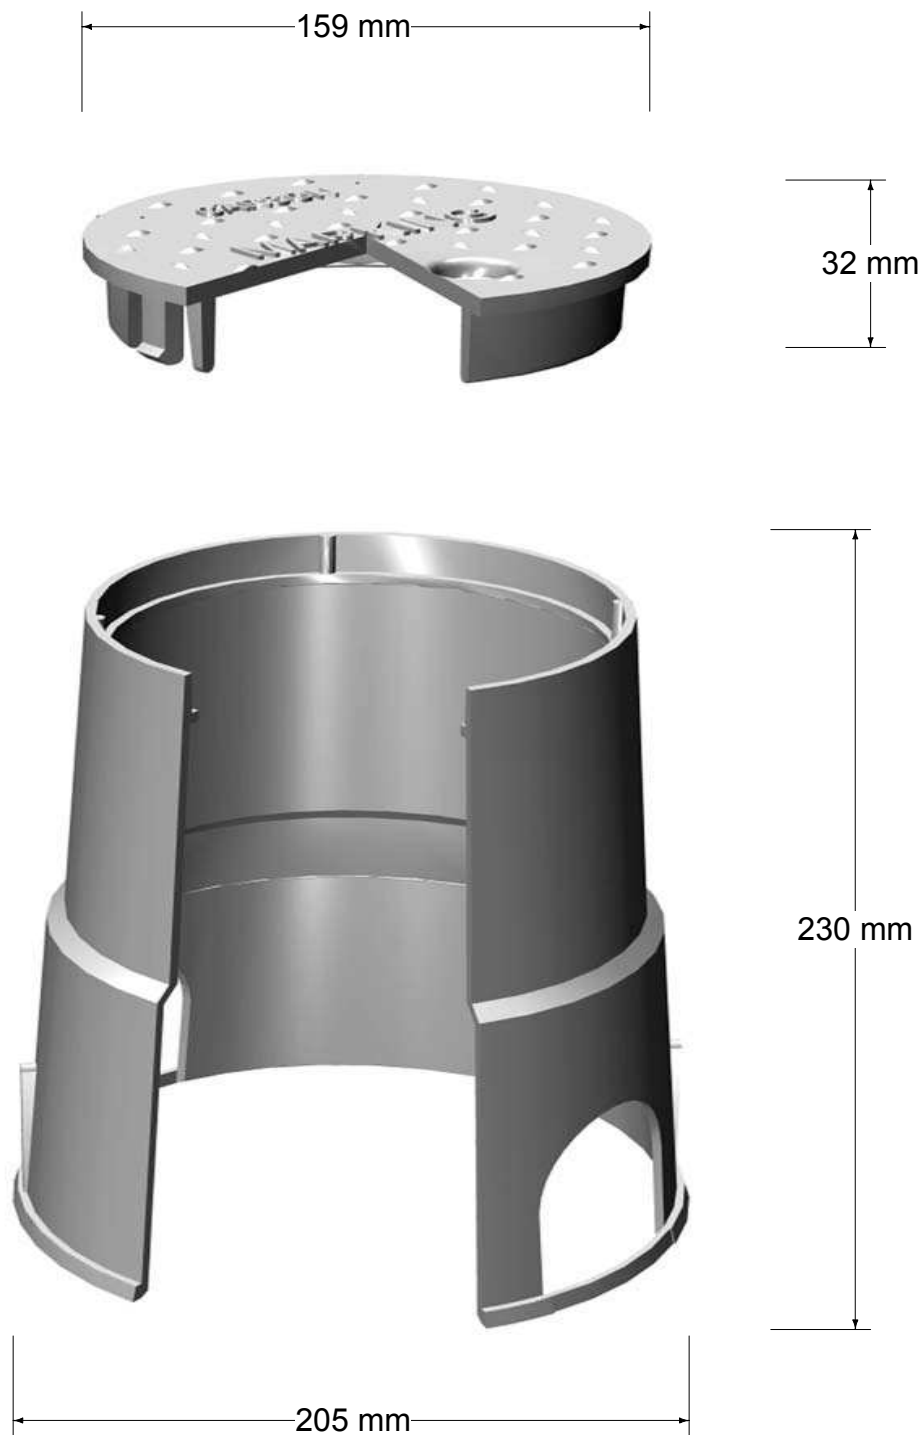

Schacht Carson Brooks CB/ 708

Deckel
Ref: CB/ 708-LID

RMG