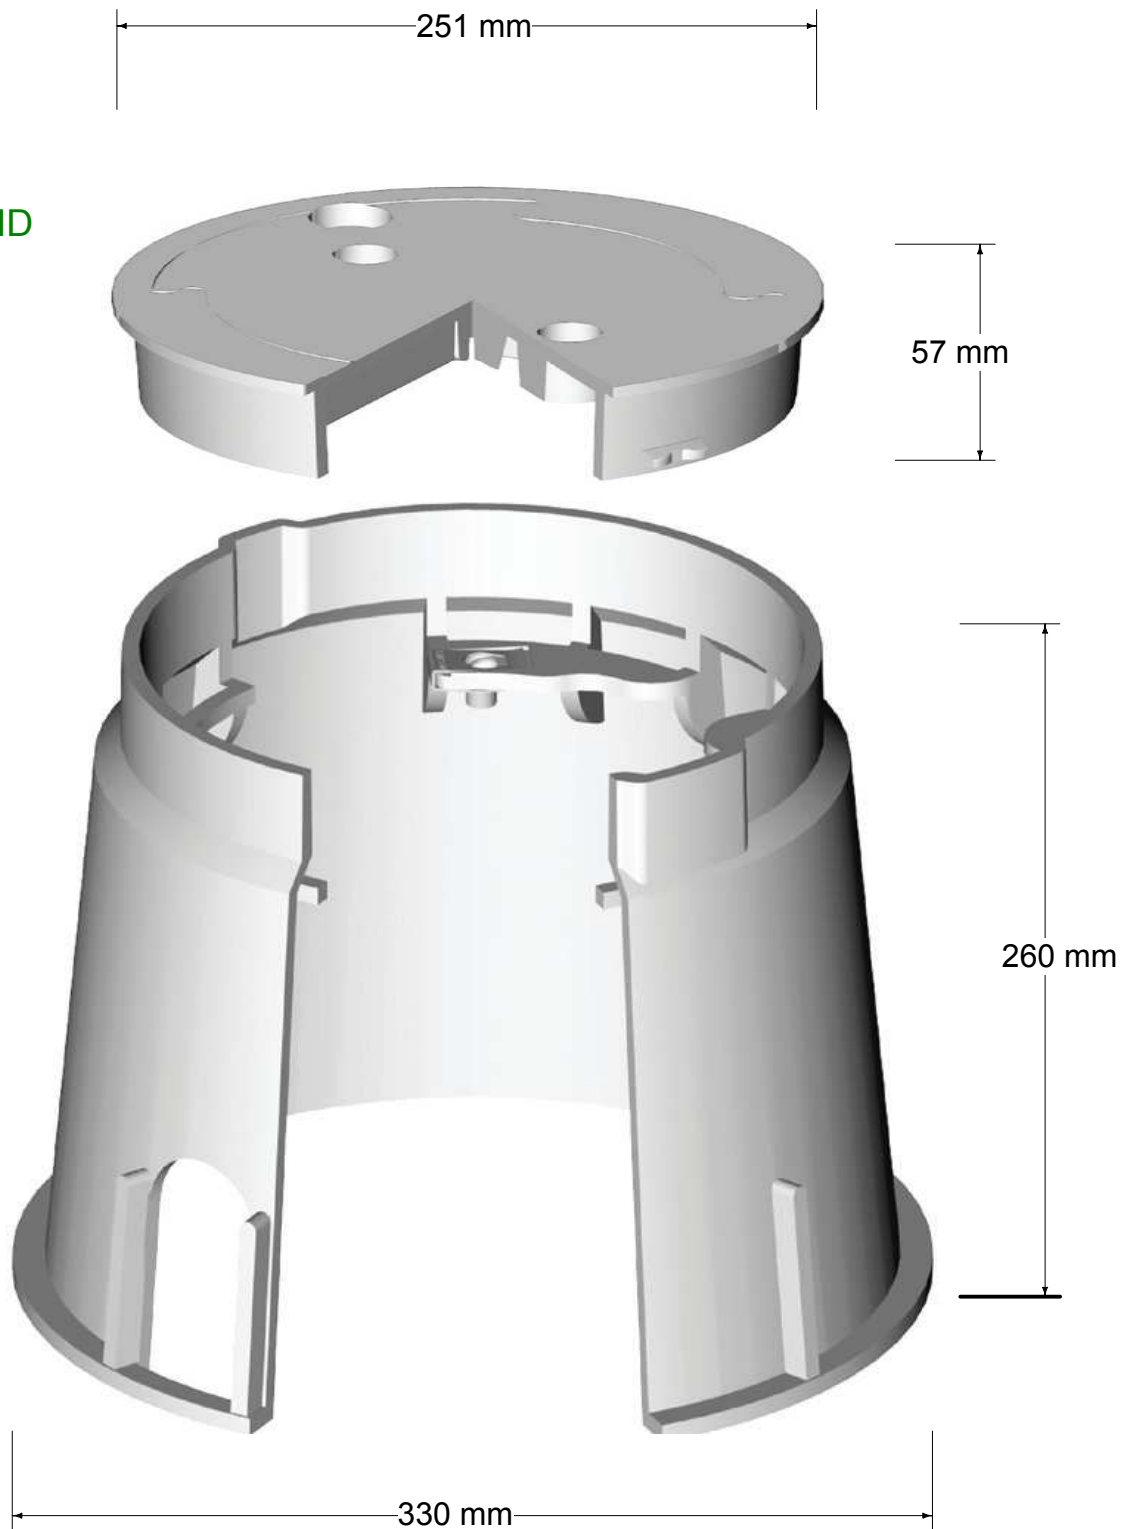

Schacht Carson Brooks CB/ 910

Deckel
Ref: CB/ 910-LID

RMG